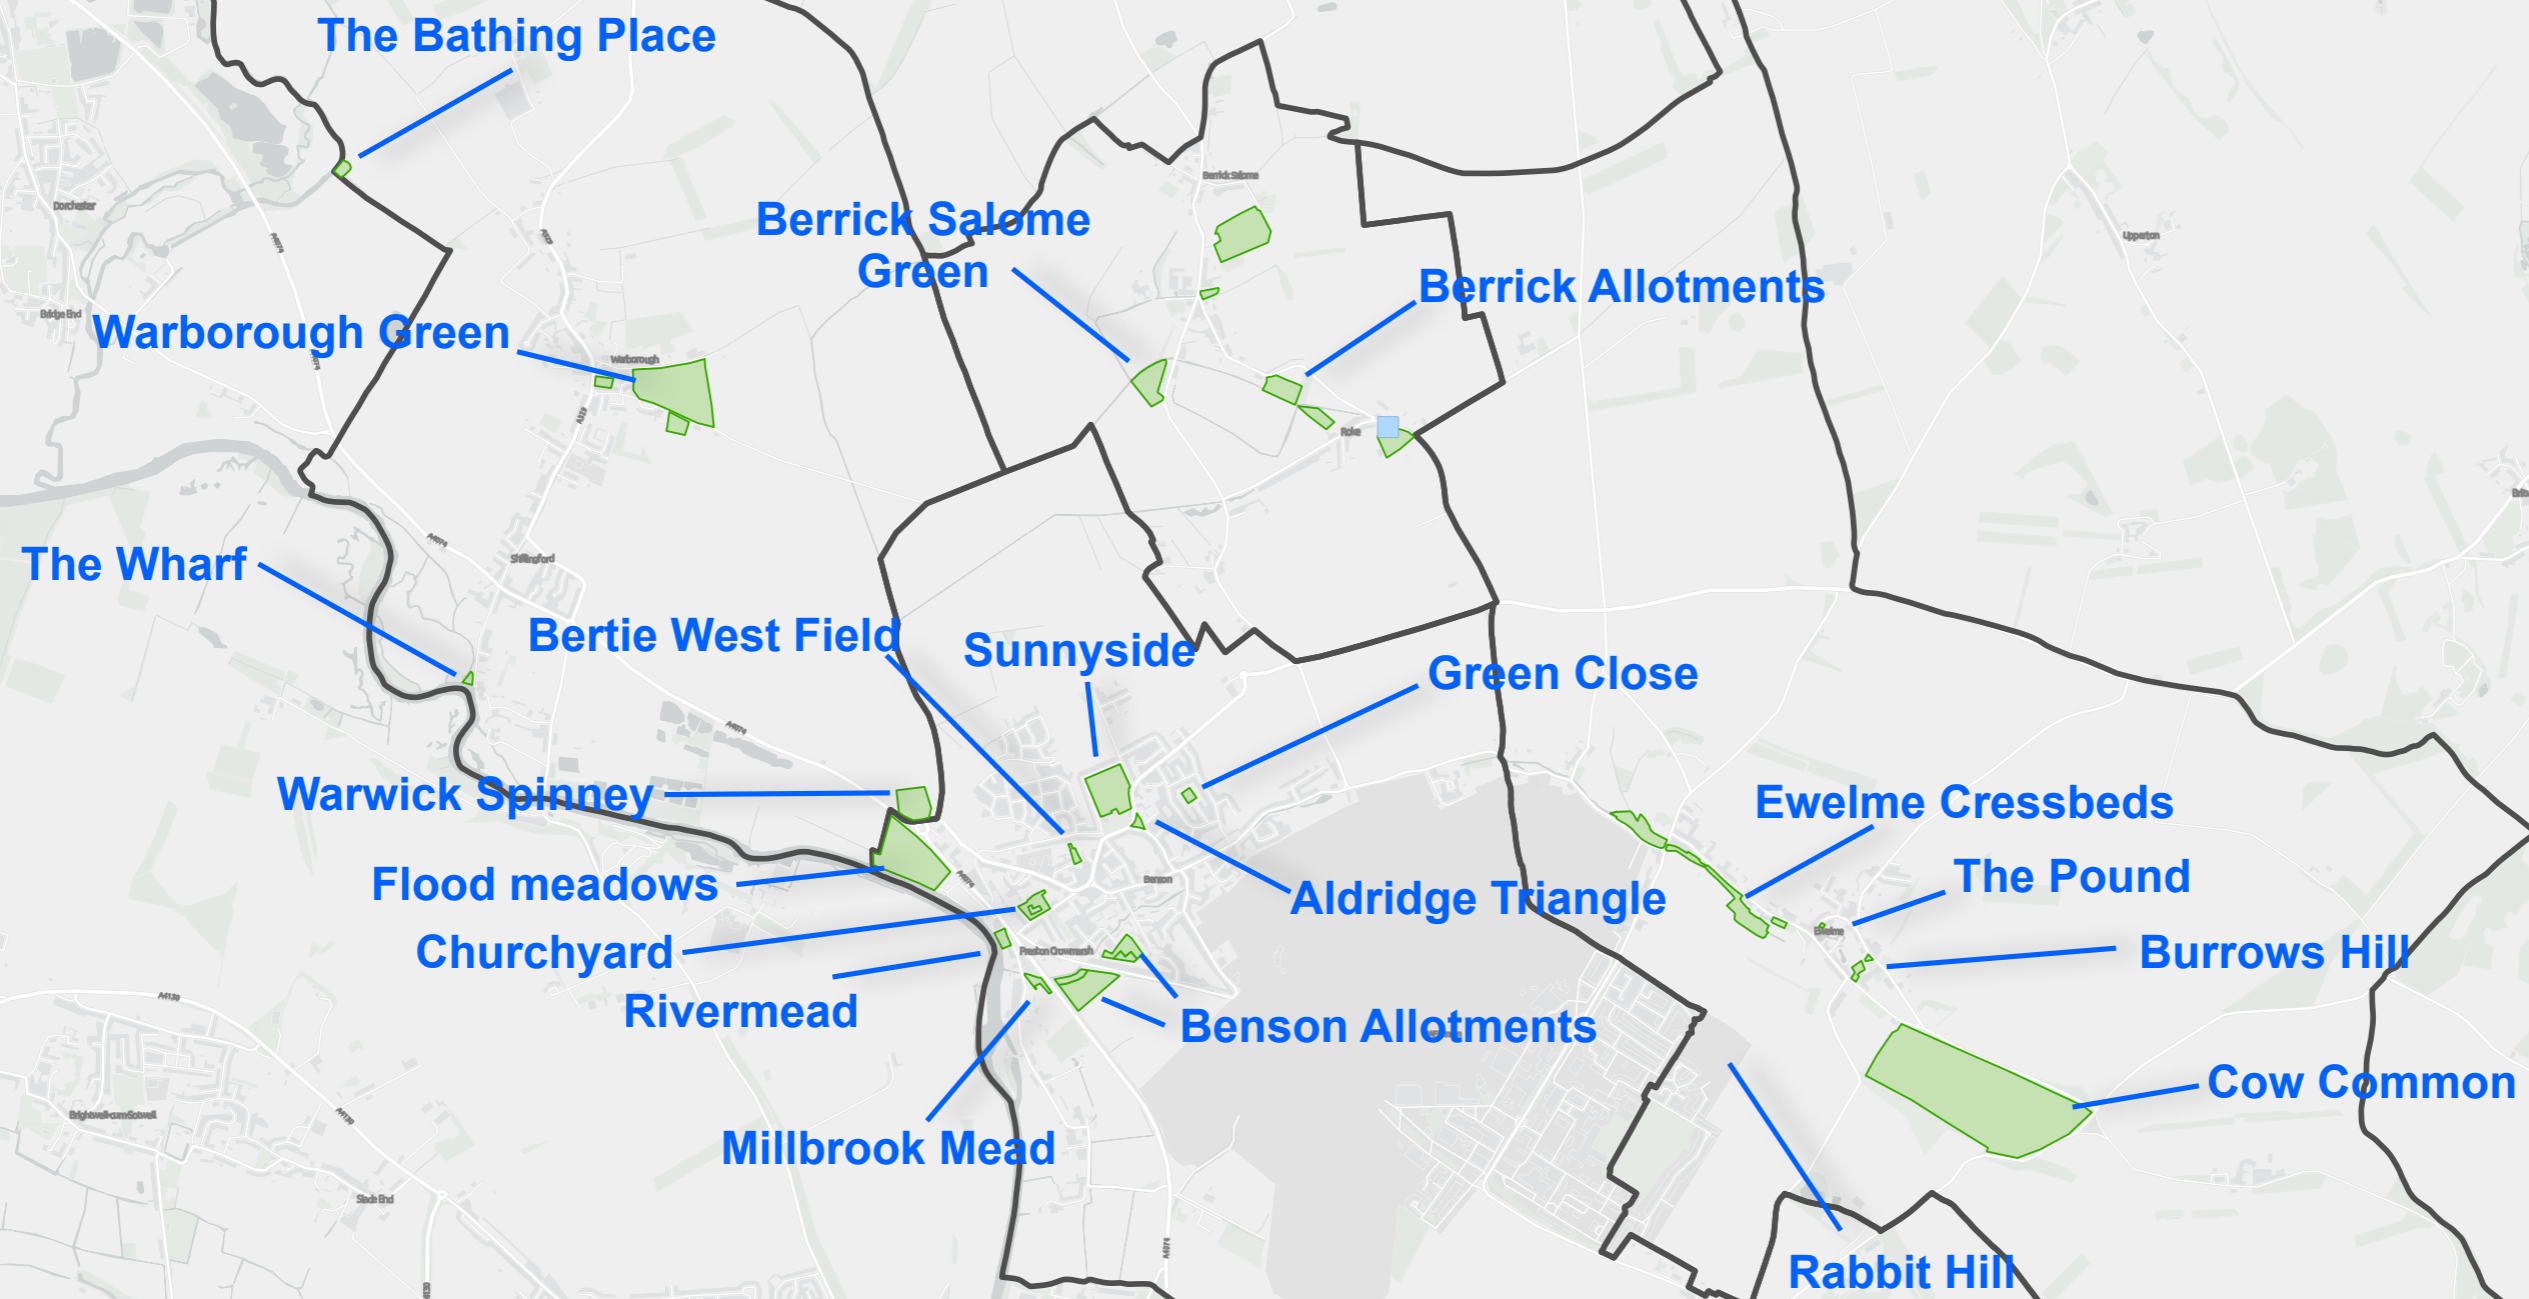

Local Green Spaces across our four parishes

Legend

- Local Green Spaces
- Parish Boundaries

Scale: 1:10,000